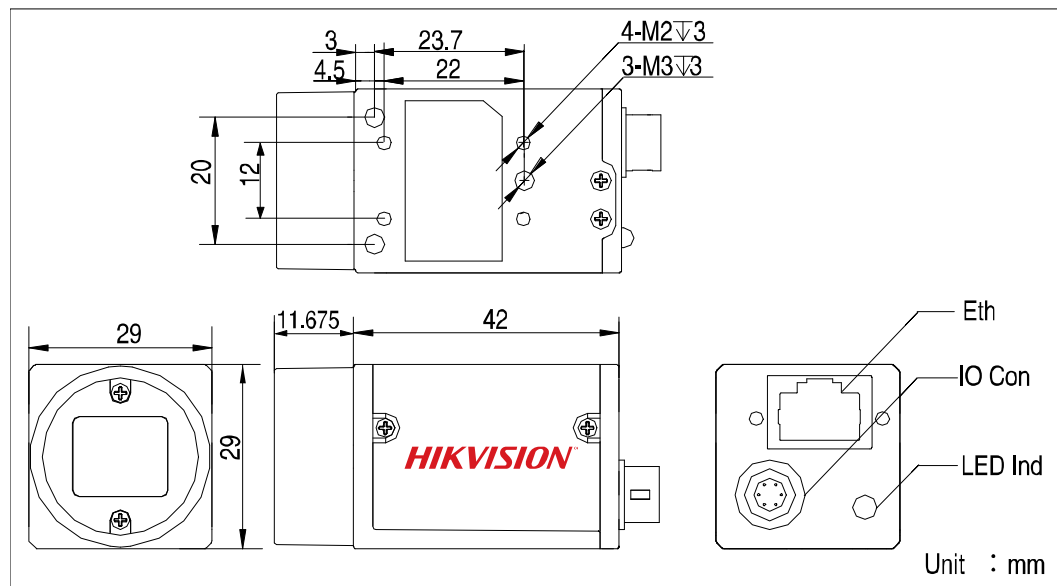

## Specifications

	MV-CA050-20GM	MV-CA050-20GC
<b>Camera</b>		
Type	5 MP, 1" CMOS GigE camera	
Sensor	OnSemi Python5000, 1" CMOS	
Shutter	Global shutter	
Resolution	2592 × 2048	
Pixel Size	4.8 μm × 4.8 μm	
Frame Rate	22 fps @ 2592 × 2048, mono 8	11 fps @ 2592 × 2048, YUV 22 fps @ 2592 × 2048, Bayer 8
Dynamic Range	>60 dB	
SNR	>40 dB	
Gain Range	0 to 15 dB	0 to 10 dB
Exposure Time	10 μs to 10 sec	
Shutter Mode	Global shutter, auto-exposure, manual exposure, and one-key exposure	
Network	Gigabit Ethernet	
General Purpose I/O	Opto-isolated input x 1, opto-isolated output x 1, bi-directional non-isolated I/O x 1	
Image Buffer	128 MB	
Data Format	Mono: 8/10/10p/12/12p	Mono: 8/10/12, RGB: 8, YUV422: 8, YUV422 (UYVY): 8, Bayer BG: 8/10/10p/12/12p
<b>General</b>		
Power	<3.3 W @ 12 VDC, voltage 5 to 15 VDC, PoE supported	
Temperature	Working temperature: 32° to 122° F (0° to 50° C) Storage temperature: -22° to 158° F (-30° to 70° C)	
Dimensions	1.14" x 1.14" x 1.65" (29 mm x 29 mm x 42 mm)	
Weight	Approximately 2.4 oz (68 g)	
Lens Interface	C-mount	
Software	MVS or third-party software supporting GigE Vision protocol	
Operating System	Windows XP/7/8 32-/64-bit	
Compliance	GigE Vision v1.2	
Certification	CE, FCC, RoHS	

## Dimensions