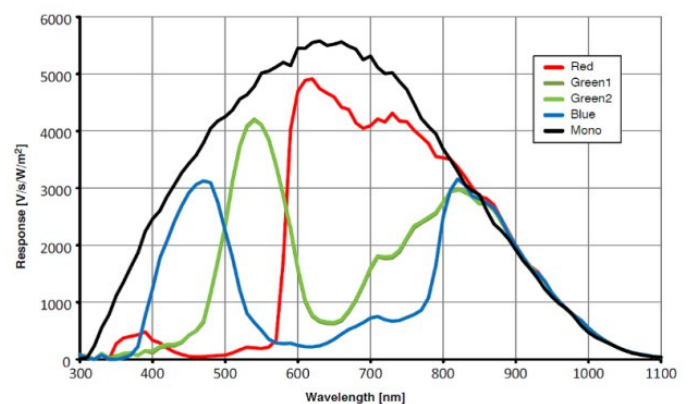

MV-CA050-20GM/GC Quantum Efficiency

Spectral Response Curve