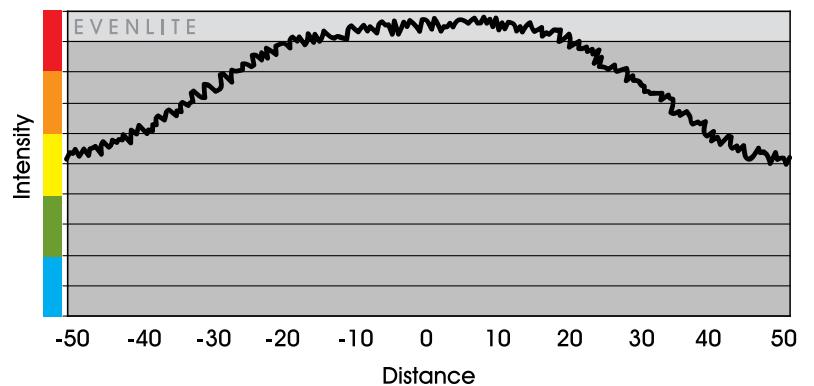

[Taken at 12.7mm (.5")]

Intensity Cross Section