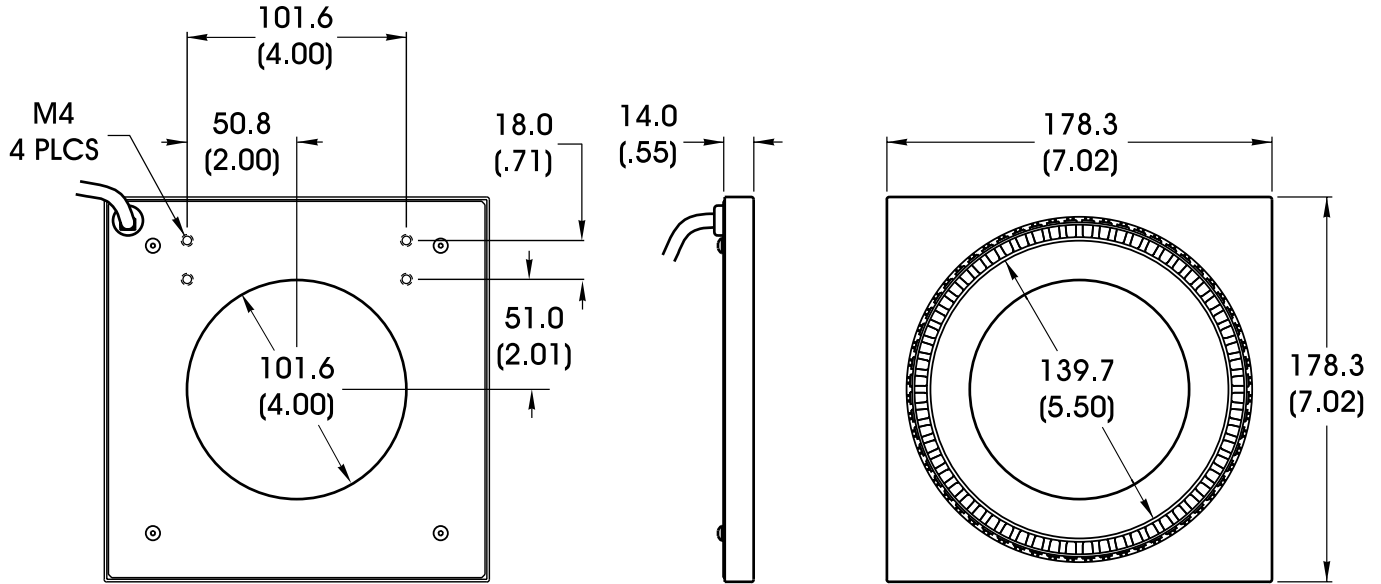

#### Light Consistency Information

Intensity Distribution

[Taken at 12.7mm (.5")]

Intensity Cross Section

Dimensional Information

[Click for Installation Models & Drawings](#)

Cable Length: 1.5 Meter (59")

DIMENSIONS ARE IN MILLIMETERS (INCHES)

Red	Max. Illumination	Irradiance (mW/cm <sup>2</sup> )	Illuminance (Lux)
	Working Distance: 12.7mm	.87	830
	Lifetime	50,000 hrs	
White	Max. Illumination	Irradiance (mW/cm <sup>2</sup> )	Illuminance (Lux)
	Working Distance: 12.7mm	1.15	4,800
	Lifetime	10,000 hrs	