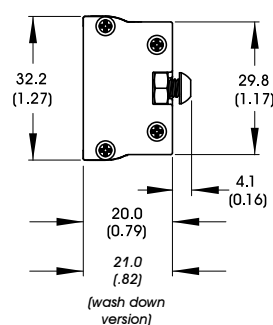

AL116

Compact High Brightness Bar Light

- 4i** High intensity light in a small package - only 32.2 mm (1.27") wide
- 4i** Convenient M4 nut channel for mounting

Ordering Information

Standard Product:
Shipped Next Day

AL116-WHIC

Configured with inline
Current Source

Standard Product Variation:
Shipped Within Two Weeks

AL116	-	XXX	XX	X	X	XXX
		(blue) 470 (red) 625 (white) WHI	IC IS C2 C3 C5 24	W	D (Diffuser) P* (Polarizer)	M12* (male)

IC = ICS (requires 24v power supply)
 IS = ISU (requires 24v power supply)
 C2 = Ai Connector
 C5 = Pulsar 320 Connector
 ° Not available in combination with the Wash Down Option
 * Available with IC, IS, and 24v options only

Dimensional Information

Cable Length: 1.5 Meter (59")

DIMENSIONS ARE IN MILLIMETERS (INCHES)

[Click for Installation Models & Drawings](#)

Current Requirements

	blue	red	white	
24v	400	400	400	mA

Standard Product Information