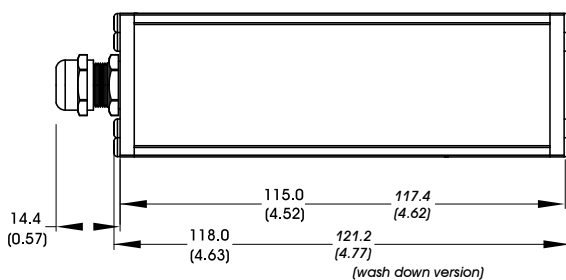

AL116

Compact High Brightness Bar Light

- 4i** High intensity light in a small package - only 32.2 mm (1.27") wide
- 4i** Convenient M4 nut channel for mounting

Ordering Information

Standard Product:
Shipped Next Day

IC = ICS (requires 24v power supply)
 IS = ISU (requires 24v power supply)
 C2 = Ai Connector
 C5 = Pulsar 320 Connector
 ° Not available in combination with the Wash Down Option
 * Available with IC, IS, and 24v options only

Dimensional Information

Cable Length: 1.5 Meter (59")

DIMENSIONS ARE IN MILLIMETERS (INCHES)

[Click for Installation Models & Drawings](#)

Current Requirements

	blue	red	white	
24v	400	400	400	mA

Standard Product Information

Weight:	70.9 g (2.5 oz)
Finish:	Black Anodized
Operating Temperature:	0-60° C
Meets Specifications:	CE, RoHS